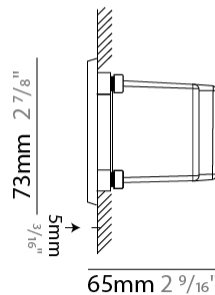

GENERAL

Series: New Green
Subseries: New Green L
Brand: Side
Division: Exterior
Mounting Type: Recessed
Mounting Location: Wall
Subcategory: Step Light

PHYSICAL

Shape: Rectangle
Length (mm): 342
Length (in): 13 7/16
Width (mm): 73
Width (in): 2 7/8
Depth (mm): 65
Depth (in): 2 3/16
Min. Recessing Depth (mm): 80
Min. Recessing Depth (in): 3 1/8
Light Distribution: Asymmetric
Weight (kg): 1.25
Weight (lbs): 2.76
Diffuser: Clear tempered glass
Gasket: Silicon rubber
Fixture Finish: WHI / BLK / GRY
Fixture Material: Aluminum Die Cast

ELECTRICAL

Lamp Type: LED (Zhaga Standard)
Input Wattage (W): 9.5
Total Output Wattage (W): 8.5
Dimming: Non-Dimming / Phase Dimming (120Vac only) / 0-10V Dimming
Driver Included: No
Driver Location: Remote
Driver Class: Class 2
Housing: See components
Input Voltage (V): 120 - 277
Constant Current (mA): 350
Upon Request: (Not included - see components [IP65 or higher enclosure to be supplied by others]) Remote: 0-10Vdc dimming / Integral: Phase dimming 120Vac

LED

Color Temperature (°K): 3000 / 4000
Max. Delivered Lumen (lm): 388.2 / 405.3
Nominal Lumen (lm): 910 / 950
CRI: >90 CRI
Lamp Life (hrs): 50000

OPTICAL

Optic°: Asymmetrical

RATINGS AND CERTIFICATIONS

Certified By: Certified for North American Standards
IP rating: IP65
IK Rating: IK07

PROJECT
TYPE
SPECIFIER
QUANTITY
DATE