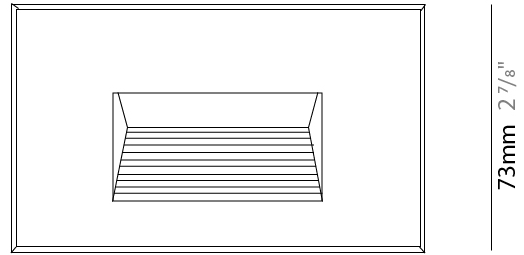

1. To build a product code in our configurator select the specify button on the base model # product page
2. To build a manual product code on this datasheet choose from the options listed below in blue font and add the suffix to the base model #

GENERAL

Series: New Green
Subseries: New Green XS
Brand: Side
Division: Exterior
Mounting Type: Recessed
Mounting Location: Wall
Subcategory: Step Light

PHYSICAL

Shape: Rectangle
Length (mm): 116
Length (in): 4 ⁹/₁₆
Width (mm): 73
Width (in): 2 ⁷/₈
Depth (mm): 65
Depth (in): 2 ⁹/₁₆
Light Distribution: Asymmetric
Weight (kg): 0.4
Weight (lbs): 0.88
Diffuser: Clear tempered glass
Gasket: Silicon rubber
Fixture Finish: WHI / BLK / GRY
Fixture Material: Aluminum Die Cast

ELECTRICAL

Lamp Type: LED (Zhaga Standard)
Input Wattage (W): 2
Total Output Wattage (W): 1.05
Dimming: Non-Dimmable
Driver Included: No
Driver Location: Remote
Driver Type: Constant Current - Universal
Driver Class: Class 2
Input Voltage (V): 120 - 277
Constant Current (MA): 350
Upon Request: 0-10Vdc dimming / Phase dimming 120Vac

LED

Color Temperature (°K): 3000 / 4000
Max. Delivered Lumen (lm): 103.7 / 116.6
Nominal Lumen (lm): 240 / 270
CRI: >90 CRI
Lamp Life (hrs): 50000

OPTICAL

Optic°: Asymmetrical

RATINGS AND CERTIFICATIONS

Certified By: Certified for North American Standards
IP rating: IP65
IK Rating: IK07

PROJECT	_____
TYPE	_____
SPECIFIER	_____
QUANTITY	_____
DATE	_____

2.2kg / 4.85 lbs