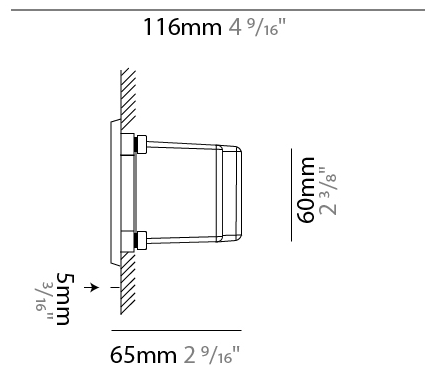

1. To build a product code in our configurator select the specify button on the base model # product page
2. To build a manual product code on this datasheet choose from the options listed below in blue font and add the suffix to the base model #

GENERAL

Series: New Green
Subseries: New Green XS
Brand: Side
Division: Exterior
Mounting Type: Recessed
Mounting Location: Wall
Subcategory: Step Light

PHYSICAL

Shape: Rectangle
Length (mm): 116
Length (in): 4 ⁹/₁₆
Width (mm): 73
Width (in): 2 ⁷/₈
Depth (mm): 65
Depth (in): 2 ⁹/₁₆
Light Distribution: Asymmetric
Weight (kg): 0.4
Weight (lbs): 0.88
Diffuser: Clear tempered glass
Gasket: Silicon rubber
Fixture Finish: WHI / BLK / GRY
Fixture Material: Aluminum Die Cast

ELECTRICAL

Lamp Type: LED (Zhaga Standard)
Input Wattage (W): 2
Total Output Wattage (W): 1.05
Dimming: Non-Dimmable
Driver Included: No
Driver Location: Remote
Driver Type: Constant Current - Universal
Driver Class: Class 2
Input Voltage (V): 120 - 277
Constant Current (MA): 350
Upon Request: 0-10Vdc dimming / Phase dimming 120Vac

LED

Color Temperature (°K): 3000 / 4000
Max. Delivered Lumen (lm): 103.7 / 116.6
Nominal Lumen (lm): 240 / 270
CRI: >90 CRI
Lamp Life (hrs): 50000

OPTICAL

Optic°: Asymmetrical

RATINGS AND CERTIFICATIONS

Certified By: Certified for North American Standards
IP rating: IP65
IK Rating: IK07

PROJECT	_____
TYPE	_____
SPECIFIER	_____
QUANTITY	_____
DATE	_____

2.2kg / 4.85 lbs