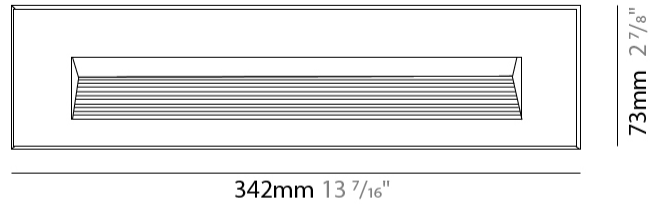

GENERAL

Series: New Green
Subseries: New Green L
Brand: Side
Division: Exterior
Mounting Type: Recessed
Mounting Location: Wall
Subcategory: Step Light

PHYSICAL

Shape: Rectangle
Length (mm): 342
Length (in): 13 7/16
Width (mm): 73
Width (in): 2 7/8
Depth (mm): 65
Depth (in): 2 3/16
Min. Recessing Depth (mm): 80
Min. Recessing Depth (in): 3 1/8
Light Distribution: Asymmetric
Weight (kg): 1.25
Weight (lbs): 2.76
Diffuser: Clear tempered glass
Gasket: Silicon rubber
Fixture Finish: WHI / BLK / GRY
Fixture Material: Aluminum Die Cast

ELECTRICAL

Lamp Type: LED (Zhaga Standard)
Input Wattage (W): 9.5
Total Output Wattage (W): 8.5
Dimming: Non-Dimming / Phase Dimming (120Vac only) / 0-10V Dimming
Driver Included: No
Driver Location: Remote
Driver Class: Class 2
Housing: See components
Input Voltage (V): 120 - 277
Constant Current (mA): 350
Upon Request: (Not included - see components [IP65 or higher enclosure to be supplied by others]) Remote: 0-10Vdc dimming / Integral: Phase dimming 120Vac

LED

Color Temperature (°K): 3000 / 4000
Max. Delivered Lumen (lm): 388.2 / 405.3
Nominal Lumen (lm): 910 / 950
CRI: >90 CRI
Lamp Life (hrs): 50000

OPTICAL

Optic°: Asymmetrical

RATINGS AND CERTIFICATIONS

Certified By: Certified for North American Standards
IP rating: IP65
IK Rating: IK07

PROJECT
TYPE
SPECIFIER
QUANTITY
DATE