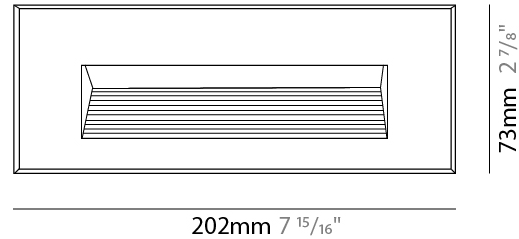

GENERAL

Series: New Green
Subseries: New Green M
Brand: Side
Division: Exterior
Mounting Type: Recessed
Mounting Location: Wall
Subcategory: Step Light

PHYSICAL

Shape: Rectangle
Length (mm): 202
Length (in): 7 ¹⁵/₁₆
Width (mm): 73
Width (in): 2 ⁷/₈
Height (mm): 65
Height (in): 2 ⁹/₁₆
Min. Recessing Depth (mm): 70
Min. Recessing Depth (in): 2 ³/₄
Light Distribution: Asymmetric
Weight (kg): 0.8
Weight (lbs): 1.76
Diffuser: Clear tempered glass
Gasket: Silicone rubber
Fixture Finish: WHI / BLK / GRY
Fixture Material: Aluminum Die Cast

ELECTRICAL

Lamp Type: LED (Zhaga Standard)
Input Wattage (W): 3.65
Total Output Wattage (W): 2.97
Dimming: Non-Dimmable
Driver Included: No
Driver Location: Remote
Driver Type: Constant Current - 120Vac
Driver Class: Class 2
Input Voltage (V): 120 - 277
Constant Current (mA): 350
Upon Request: 0-10Vdc dimming / Phase dimming 120Vac / Non-dimming 120/277Vac

LED

Color Temperature (°K): 3000 / 4000
Max. Delivered Lumen (lm): 195.7 / 204.4
Nominal Lumen (lm): 450 / 470
CRI: >90 CRI
Lamp Life (hrs): 50000

OPTICAL

Optic°: Asymmetrical

RATINGS AND CERTIFICATIONS

Certified By: Certified for North American Standards
IP rating: IP65
IK Rating: IK07

PROJECT	
TYPE	
SPECIFIER	
QUANTITY	
DATE