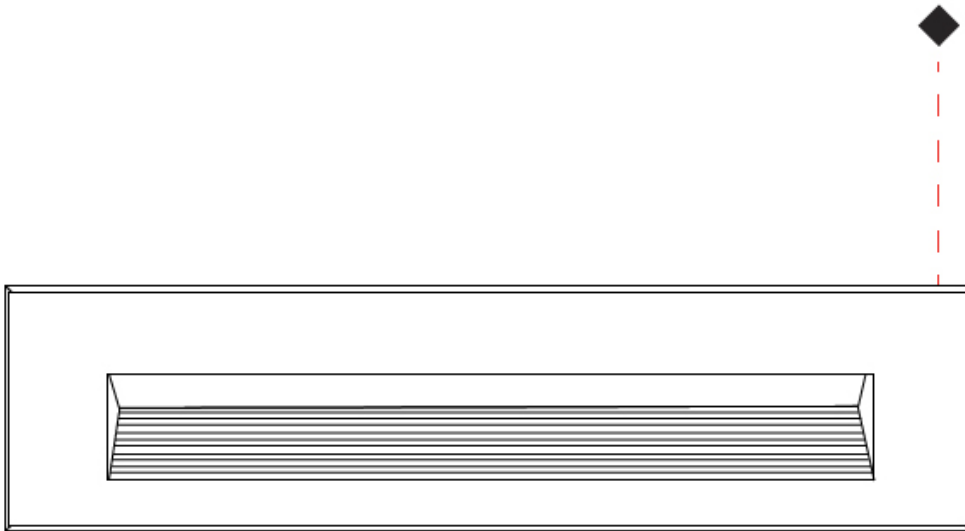

NEW GREEN L RECESSED

E10R0017-

PROJECT

TYPE

SPECIFIER

QUANTITY

DATE