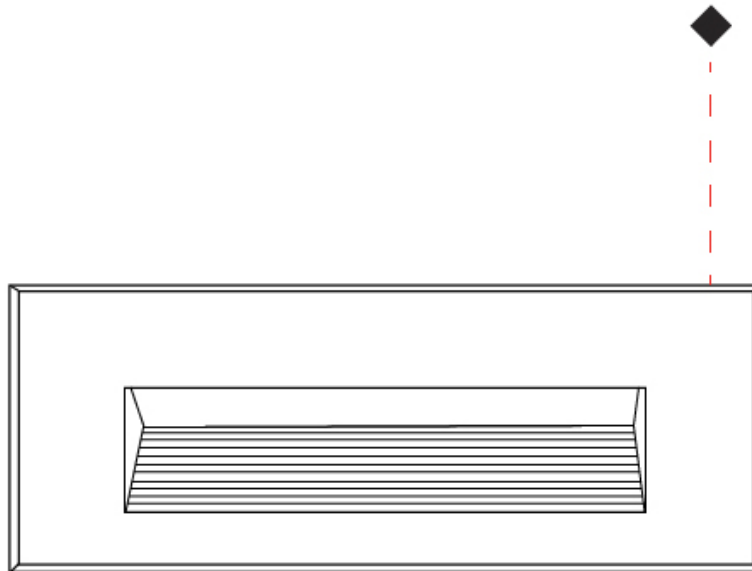

NEW GREEN M RECESSED

E10R0029-

PROJECT _____

TYPE _____

SPECIFIER _____

QUANTITY _____

DATE _____