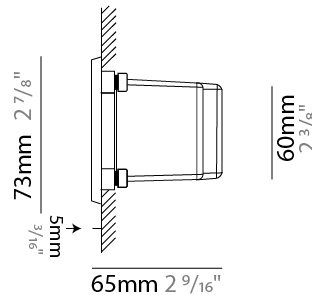

GENERAL

Series: New Green
Subseries: New Green M
Brand: Side
Division: Exterior
Mounting Type: Recessed
Mounting Location: Wall
Subcategory: Step Light

PHYSICAL

Shape: Rectangle
Length (mm): 202
Length (in): 7 ¹⁵/₁₆
Width (mm): 73
Width (in): 2 ⁷/₈
Height (mm): 65
Height (in): 2 ⁹/₁₆
Min. Recessing Depth (mm): 70
Min. Recessing Depth (in): 2 ³/₄
Light Distribution: Asymmetric
Weight (kg): 0.8
Weight (lbs): 1.76
Diffuser: Clear tempered glass
Gasket: Silicone rubber
Fixture Finish: WHI / BLK / GRY
Fixture Material: Aluminum Die Cast

ELECTRICAL

Lamp Type: LED (Zhaga Standard)
Input Wattage (W): 3.65
Total Output Wattage (W): 2.97
Dimming: Non-Dimmable
Driver Included: No
Driver Location: Remote
Driver Type: Constant Current - 120Vac
Driver Class: Class 2
Input Voltage (V): 120 - 277
Constant Current (mA): 350
Upon Request: 0-10Vdc dimming / Phase dimming 120Vac / Non-dimming 120/277Vac

LED

Color Temperature (°K): 3000 / 4000
Max. Delivered Lumen (lm): 195.7 / 204.4
Nominal Lumen (lm): 450 / 470
CRI: >90 CRI
Lamp Life (hrs): 50000

OPTICAL

Optic°: Asymmetrical

RATINGS AND CERTIFICATIONS

Certified By: Certified for North American Standards
IP rating: IP65
IK Rating: IK07

PROJECT	
TYPE	
SPECIFIER	
QUANTITY	
DATE