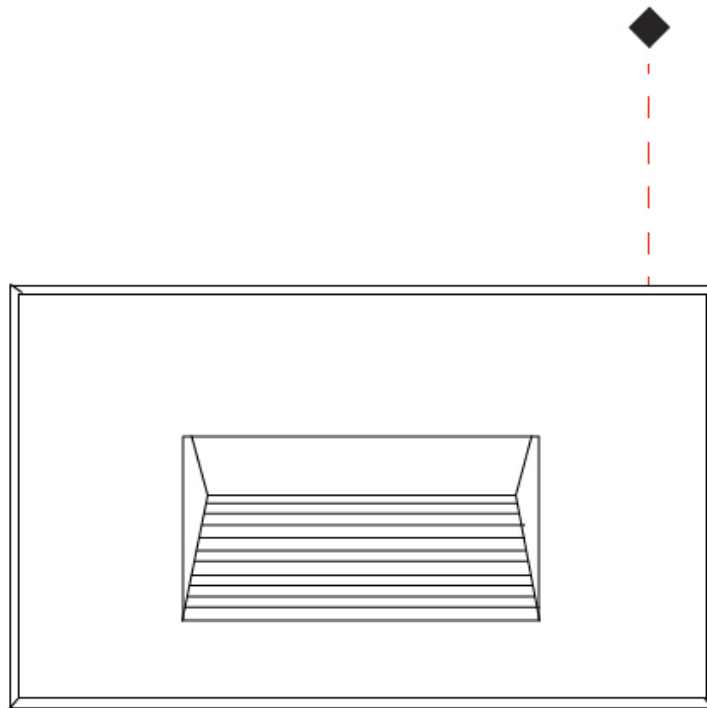

E10R0035-

PROJECT

TYPE

SPECIFIER

QUANTITY

DATE